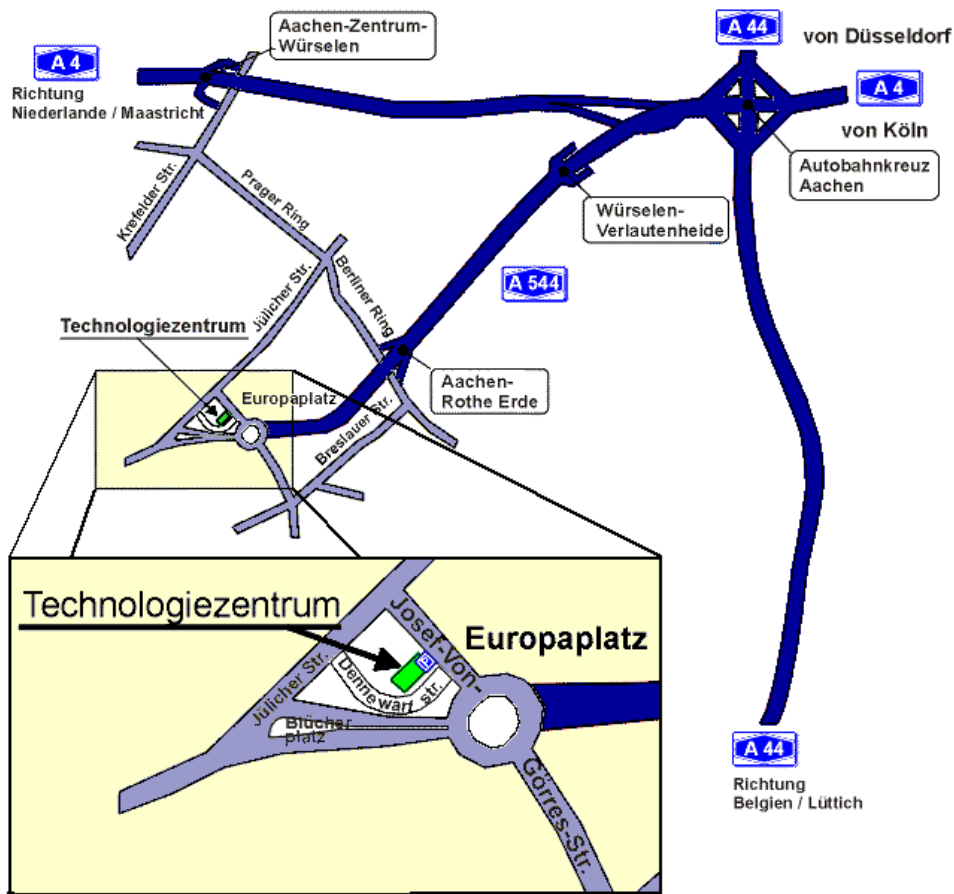

How to find us...

By car from Cologne or Maastricht via A 4:

- Take the A 4 until interchange "Aachen"
- Continue on A 544 heading for "Europaplatz" until reaching the roundabout at the end of the motorway

By car from Düsseldorf via A 44:

- Take the A 44 until interchange "Aachen"
- Continue on the A 4 heading for "Aachen, Antwerpen, Heerlen"
- Immediately after changing motorway change onto A 544 heading for "Europaplatz" until reaching the roundabout

... after leaving the Motorway:

- Leave the roundabout at the first exit ("Joseph-von-Görres-Straße")
- Take the first street to the left (Dennewartstraße), one-way street free until car park on the right side.
- The entrance to the car park and the underground car park is located after approximately 50 metres on the right side.
- The main entrance is situated on the west-end of the building. You have to walk around the building.

Where you find us in the building:

- Once in the main entrance hall, you will find our offices in Wing B on the first floor.

By public transport:

From Aachen Central Station (Bus stop H.2, on the opposite side of the street) take Bus no. 1, 11, 21 or 56 until bus stop "Ludwig Forum" (at the corner Lombardenstraße with Jülicher Straße). The busses depart every 10 minutes, the journey takes approximately 15 minutes. At the bus stop "Ludwig Forum" walk back to the next traffic light and turn left into the Dennewartstraße. You will find the round main entrance of the "Technologiezentrum" on the left hand after approximately 100 metres.